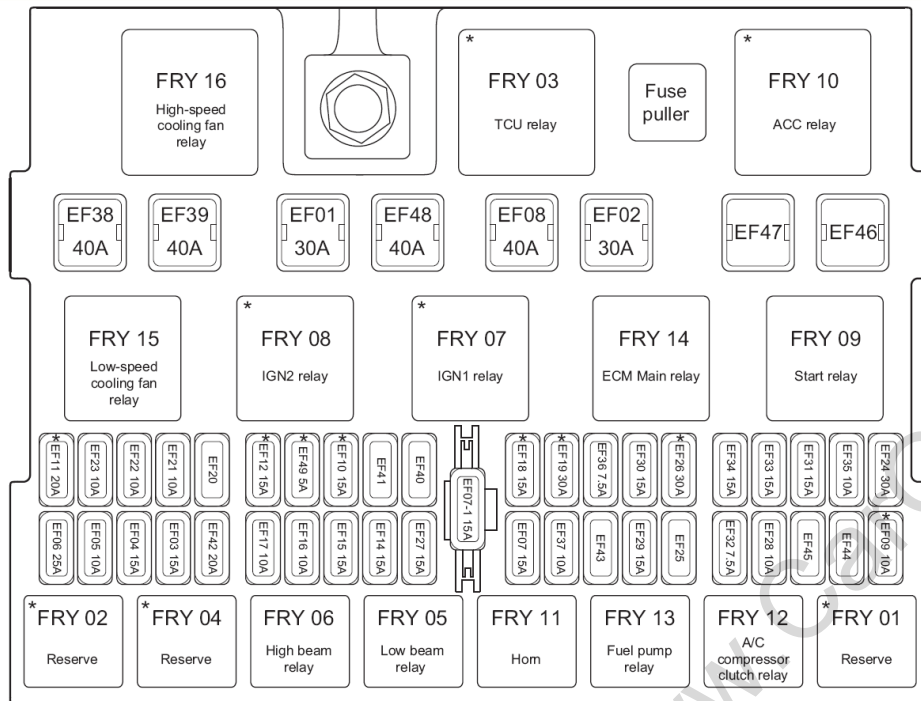

جزوه آموزشی سیستم برق خودروی Arrizo5

مدیریت فنی و مهندسی
اداره آموزش
کد : EL-85-01
ویرایش اول

EM1A060010

Power Fuse Description

No.	Fuse	Description	No.	Fuse	Description
1	FB01	-	6	FB06	-
2	FB02	Instrument Panel Fuse and Relay Box	7	FB07	EPS (Reserve)
3	FB03	BCM	8	FB08	Alternator
4	FB04	-	9	FB09	-
5	FB05	-			

Engine Compartment Fuse and Relay Box

*: If equipped

No.	Description	No.	Description	No.	Description
FB01	Spare	EF12	Front fog light	EF32	Upstream oxygen sensor
FB02	IP box	EF13	-	EF33	Injector
FB03	BCM	EF14	Low beam RH	EF34	Engine sensor
FB04	Spare	EF15	Low beam LH	EF35	Reserve
FB05	Reserve	EF16	High beam RH	EF36	Downstream oxygen sensor
FB06	Spare	EF17	High beam LH	EF37	ECM
FB07	Reserve	EF18	PEPS	EF38	Low-speed cooling fan
FB08	Generator	EF19	IP box (IGN)	EF39	High-speed cooling fan
FB09	Spare	EF20	Spare	EF40	Spare
EF01	Ignition switch	EF21	Brake switch	EF41	Spare
EF02	Blower	EF22	Back-up light	EF42	Sliding roof motor
EF03	Immobilizer/Brake light	EF23	Radar/AC pressure switch/Sunroof switch	EF43	Spare
EF04	Ignition switch	EF24	Starter	EF44	Spare
EF05	TCU (CVT model)/PEPS	EF25	Spare	EF45	Spare
EF06	ABS valve	EF26	IP box (ACC)	EF46	Spare
EF07	IP box (B+)	EF27	Horn	EF47	Spare
EF08	ABS pump	EF28	A/C compressor clutch	EF48	Reserve
EF09	Reserve	EF29	Fuel pump	EF49	Spare
EF10	Reserve	EF30	ECM		
EF11	TCU (CVT model)	EF31	Ignition coil		

Instrument Panel
Fuse and Relay Box

No.	Description	No.	Description	No.	Description
RF01	-	RF09	A/C system/Outside rear view mirror/ Blower relay	RF17	-
RF02	ABS/ESP/SAS	RF10	-	RF18	Rear defroster indicator
RF03	Instrument cluster	RF11	A/C system/Audio system/Headlight leveling dial	RF19	-
RF04	Airbag	RF12	ECM/TCU/PEPS	RF20	Diagnosis interface/Key reminder switch
RF05	BCM	RF13	-	RF21	Instrument cluster
RF06	-	RF14	-	RF22	Audio system
RF07	Audio system/BCM	RF15	Rear defroster		
RF08	Cigarette lighter	RF16	Rear defroster relay		