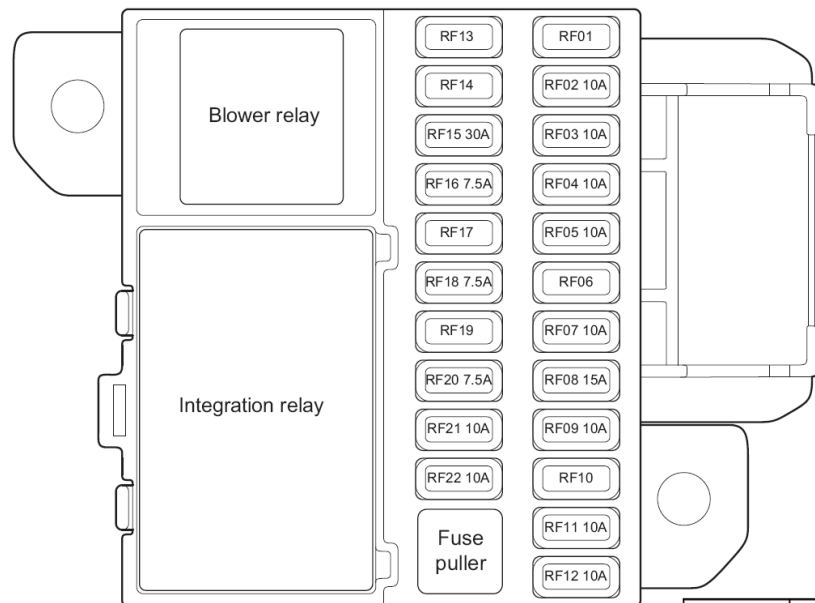

جزوه آموزشی سیستم برق خودروی Arrizo5

مدیریت فنی و مهندسی
اداره آموزش
کد : EL-85-01
ویرایش اول

EM1A060010

Power Fuse Description

No.	Fuse	Description	No.	Fuse	Description
1	FB01	-	6	FB06	-
2	FB02	Instrument Panel Fuse and Relay Box	7	FB07	EPS (Reserve)
3	FB03	BCM	8	FB08	Alternator
4	FB04	-	9	FB09	-
5	FB05	-			

Engine Compartment Fuse and Relay Box

*: If equipped

No.	Description	No.	Description	No.	Description
FB01	Spare	EF12	Front fog light	EF32	Upstream oxygen sensor
FB02	IP box	EF13	-	EF33	Injector
FB03	BCM	EF14	Low beam RH	EF34	Engine sensor
FB04	Spare	EF15	Low beam LH	EF35	Reserve
FB05	Reserve	EF16	High beam RH	EF36	Downstream oxygen sensor
FB06	Spare	EF17	High beam LH	EF37	ECM
FB07	Reserve	EF18	PEPS	EF38	Low-speed cooling fan
FB08	Generator	EF19	IP box (IGN)	EF39	High-speed cooling fan
FB09	Spare	EF20	Spare	EF40	Spare
EF01	Ignition switch	EF21	Brake switch	EF41	Spare
EF02	Blower	EF22	Back-up light	EF42	Sliding roof motor
EF03	Immobilizer/Brake light	EF23	Radar/AC pressure switch/Sunroof switch	EF43	Spare
EF04	Ignition switch	EF24	Starter	EF44	Spare
EF05	TCU (CVT model)/PEPS	EF25	Spare	EF45	Spare
EF06	ABS valve	EF26	IP box (ACC)	EF46	Spare
EF07	IP box (B+)	EF27	Horn	EF47	Spare
EF08	ABS pump	EF28	A/C compressor clutch	EF48	Reserve
EF09	Reserve	EF29	Fuel pump	EF49	Spare
EF10	Reserve	EF30	ECM		
EF11	TCU (CVT model)	EF31	Ignition coil		

Instrument Panel
Fuse and Relay Box

No.	Description	No.	Description	No.	Description
RF01	-	RF09	A/C system/Outside rear view mirror/ Blower relay	RF17	-
RF02	ABS/ESP/SAS	RF10	-	RF18	Rear defroster indicator
RF03	Instrument cluster	RF11	A/C system/Audio system/Headlight leveling dial	RF19	-
RF04	Airbag	RF12	ECM/TCU/PEPS	RF20	Diagnosis interface/Key reminder switch
RF05	BCM	RF13	-	RF21	Instrument cluster
RF06	-	RF14	-	RF22	Audio system
RF07	Audio system/BCM	RF15	Rear defroster		
RF08	Cigarette lighter	RF16	Rear defroster relay		