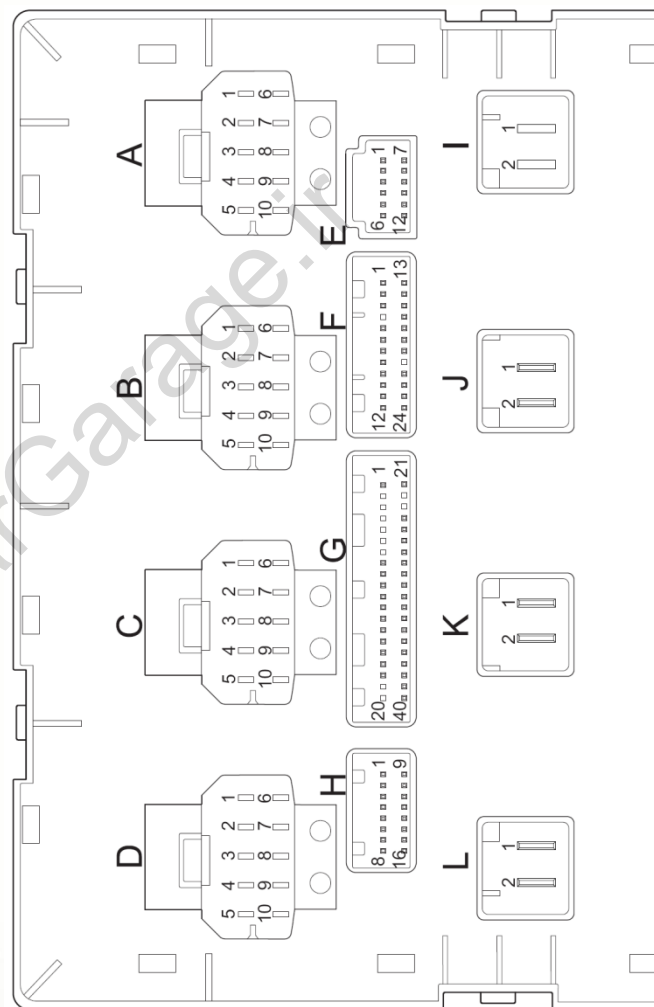

جزوه آموزشی سیستم برق خودروی Arrizo5

مدیریت فنی و مهندسی
اداره آموزش
کد : EL-85-01
ویرایش اول

EM1A060010

Power Fuse Description

No.	Fuse	Description	No.	Fuse	Description
1	FB01	-	6	FB06	-
2	FB02	Instrument Panel Fuse and Relay Box	7	FB07	EPS (Reserve)
3	FB03	BCM	8	FB08	Alternator
4	FB04	-	9	FB09	-
5	FB05	-			

Engine Compartment Fuse and Relay Box

*: If equipped

No.	Description	No.	Description	No.	Description
FB01	Spare	EF12	Front fog light	EF32	Upstream oxygen sensor
FB02	IP box	EF13	-	EF33	Injector
FB03	BCM	EF14	Low beam RH	EF34	Engine sensor
FB04	Spare	EF15	Low beam LH	EF35	Reserve
FB05	Reserve	EF16	High beam RH	EF36	Downstream oxygen sensor
FB06	Spare	EF17	High beam LH	EF37	ECM
FB07	Reserve	EF18	PEPS	EF38	Low-speed cooling fan
FB08	Generator	EF19	IP box (IGN)	EF39	High-speed cooling fan
FB09	Spare	EF20	Spare	EF40	Spare
EF01	Ignition switch	EF21	Brake switch	EF41	Spare
EF02	Blower	EF22	Back-up light	EF42	Sliding roof motor
EF03	Immobilizer/Brake light	EF23	Radar/AC pressure switch/Sunroof switch	EF43	Spare
EF04	Ignition switch	EF24	Starter	EF44	Spare
EF05	TCU (CVT model)/PEPS	EF25	Spare	EF45	Spare
EF06	ABS valve	EF26	IP box (ACC)	EF46	Spare
EF07	IP box (B+)	EF27	Horn	EF47	Spare
EF08	ABS pump	EF28	A/C compressor clutch	EF48	Reserve
EF09	Reserve	EF29	Fuel pump	EF49	Spare
EF10	Reserve	EF30	ECM		
EF11	TCU (CVT model)	EF31	Ignition coil		

Instrument Panel
Fuse and Relay Box

No.	Description	No.	Description	No.	Description
RF01	-	RF09	A/C system/Outside rear view mirror/ Blower relay	RF17	-
RF02	ABS/ESP/SAS	RF10	-	RF18	Rear defroster indicator
RF03	Instrument cluster	RF11	A/C system/Audio system/Headlight leveling dial	RF19	-
RF04	Airbag	RF12	ECM/TCU/PEPS	RF20	Diagnosis interface/Key reminder switch
RF05	BCM	RF13	-	RF21	Instrument cluster
RF06	-	RF14	-	RF22	Audio system
RF07	Audio system/BCM	RF15	Rear defroster		
RF08	Cigarette lighter	RF16	Rear defroster relay		