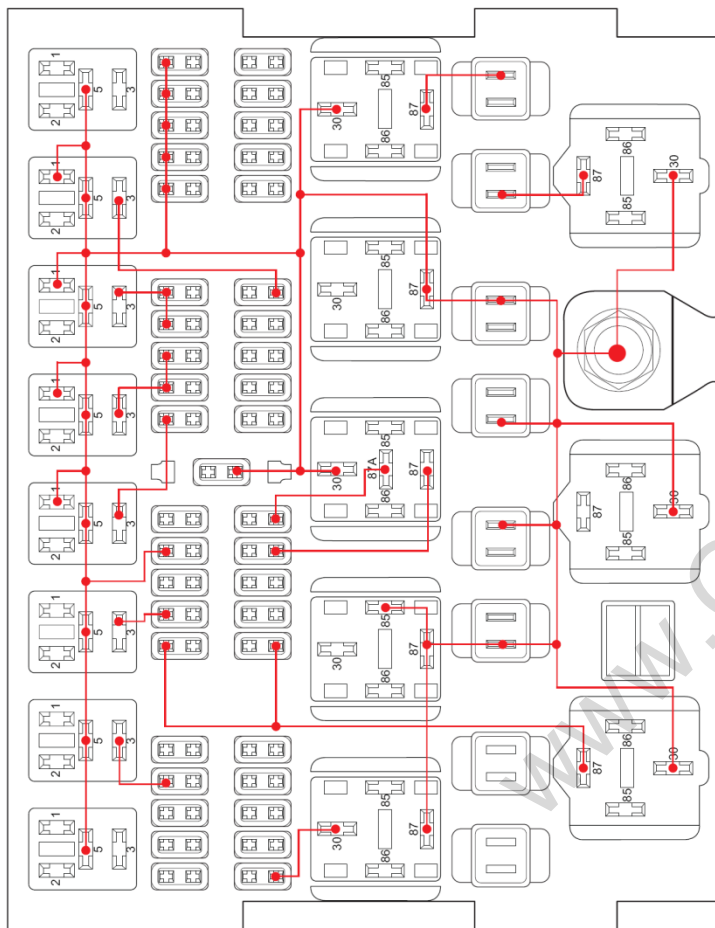

جزوه آموزشی سیستم برق خودروی Arrizo5

مدیریت فنی و مهندسی
اداره آموزش
کد : EL-85-01
ویرایش اول

EM1A060010

Power Fuse Description

No.	Fuse	Description	No.	Fuse	Description
1	FB01	-	6	FB06	-
2	FB02	Instrument Panel Fuse and Relay Box	7	FB07	EPS (Reserve)
3	FB03	BCM	8	FB08	Alternator
4	FB04	-	9	FB09	-
5	FB05	-			

Engine Compartment Fuse and Relay Box

*: If equipped

No.	Description	No.	Description	No.	Description
FB01	Spare	EF12	Front fog light	EF32	Upstream oxygen sensor
FB02	IP box	EF13	-	EF33	Injector
FB03	BCM	EF14	Low beam RH	EF34	Engine sensor
FB04	Spare	EF15	Low beam LH	EF35	Reserve
FB05	Reserve	EF16	High beam RH	EF36	Downstream oxygen sensor
FB06	Spare	EF17	High beam LH	EF37	ECM
FB07	Reserve	EF18	PEPS	EF38	Low-speed cooling fan
FB08	Generator	EF19	IP box (IGN)	EF39	High-speed cooling fan
FB09	Spare	EF20	Spare	EF40	Spare
EF01	Ignition switch	EF21	Brake switch	EF41	Spare
EF02	Blower	EF22	Back-up light	EF42	Sliding roof motor
EF03	Immobilizer/Brake light	EF23	Radar/AC pressure switch/Sunroof switch	EF43	Spare
EF04	Ignition switch	EF24	Starter	EF44	Spare
EF05	TCU (CVT model)/PEPS	EF25	Spare	EF45	Spare
EF06	ABS valve	EF26	IP box (ACC)	EF46	Spare
EF07	IP box (B+)	EF27	Horn	EF47	Spare
EF08	ABS pump	EF28	A/C compressor clutch	EF48	Reserve
EF09	Reserve	EF29	Fuel pump	EF49	Spare
EF10	Reserve	EF30	ECM		
EF11	TCU (CVT model)	EF31	Ignition coil		

Instrument Panel
Fuse and Relay Box

No.	Description	No.	Description	No.	Description
RF01	-	RF09	A/C system/Outside rear view mirror/ Blower relay	RF17	-
RF02	ABS/ESP/SAS	RF10	-	RF18	Rear defroster indicator
RF03	Instrument cluster	RF11	A/C system/Audio system/Headlight leveling dial	RF19	-
RF04	Airbag	RF12	ECM/TCU/PEPS	RF20	Diagnosis interface/Key reminder switch
RF05	BCM	RF13	-	RF21	Instrument cluster
RF06	-	RF14	-	RF22	Audio system
RF07	Audio system/BCM	RF15	Rear defroster		
RF08	Cigarette lighter	RF16	Rear defroster relay		